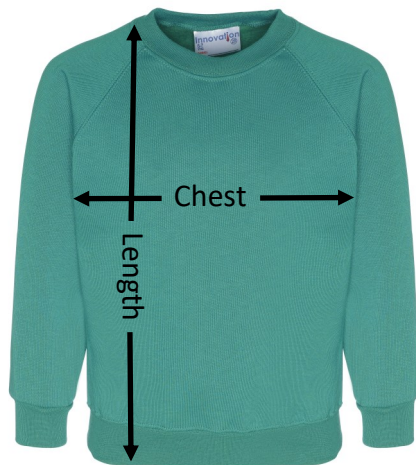

All measurements are in cm

Sweatshirt Range

SWR

SWC

SWV

SIZE	20"	22"	24"	26"	28"	30"	32"	34"	35"
AGE	2/3	3/4	4/5	5/6	6/7	7/8	9/10	11/12	13/14
CHEST	31	33	36	38	40	44	46	48	50
LENGTH	37	42	45	49	51	54	57	60	63

SIZE	XS/36"	S/38"	M/40"	L/42"	XL/44"	XXL/46"	XXXL/46"
CHEST	51	55	58	60	63	65	68
LENGTH	67	70	72	74	75	77	80

Size charts are to be used as guides only

Please note that product measurements may vary +/- 2cm