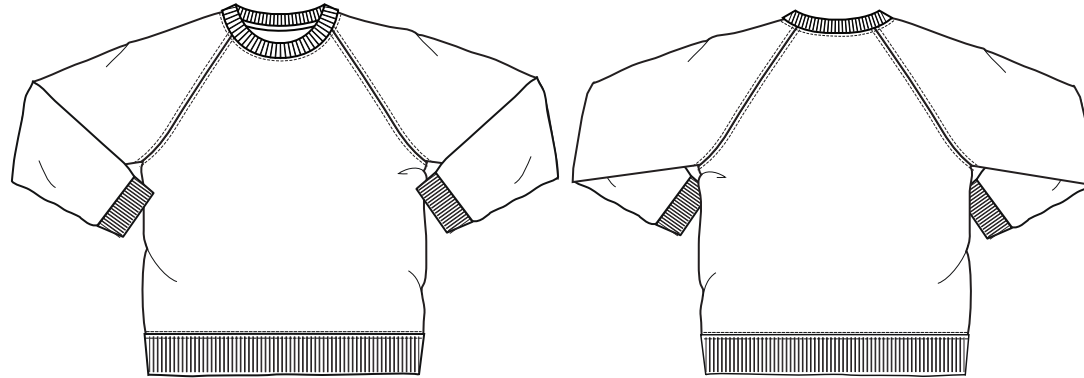

Select Raglan-Crew neck sweatshirt

Ref: 3SR

- 65% Cotton / 35% Polyester
- 320-340 gsm
- Ribbed welt and cuffs
- Soft but durable

Child-VAT Zero Rated

| | | | | | | |
|---------------|-----|-----|-----|------|-------|----|
| TO FIT CHEST" | 25 | 26 | 28 | 30 | 32 | 34 |
| AGE | 3/4 | 5/6 | 7/8 | 9/10 | 11/12 | 13 |